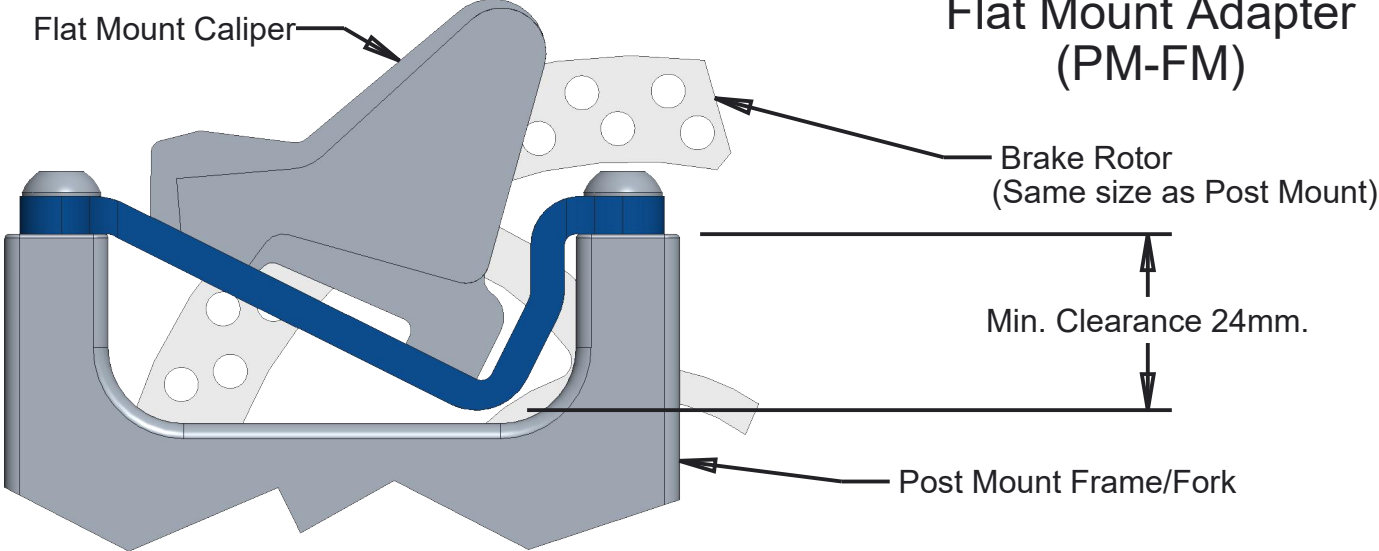

Flat Mount Adapter (PM-FM)