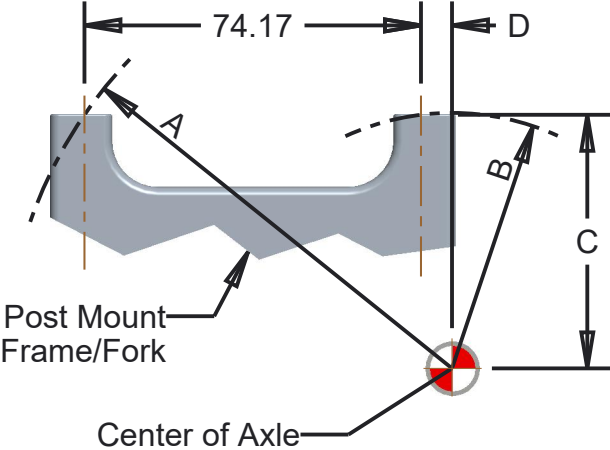

Post Mount Dimensions

Post Mount Size	A	B	C	D
140	89.54	47.53	47.50	1.73
160	98.42	56.31	55.89	6.84
180	107.68	65.19	63.99	12.43
203	118.79	76.25	73.88	18.85

Use these dimensions to determine your post mount size. "A" and "B" are measured from the center of the axle to the center of the mount hole.