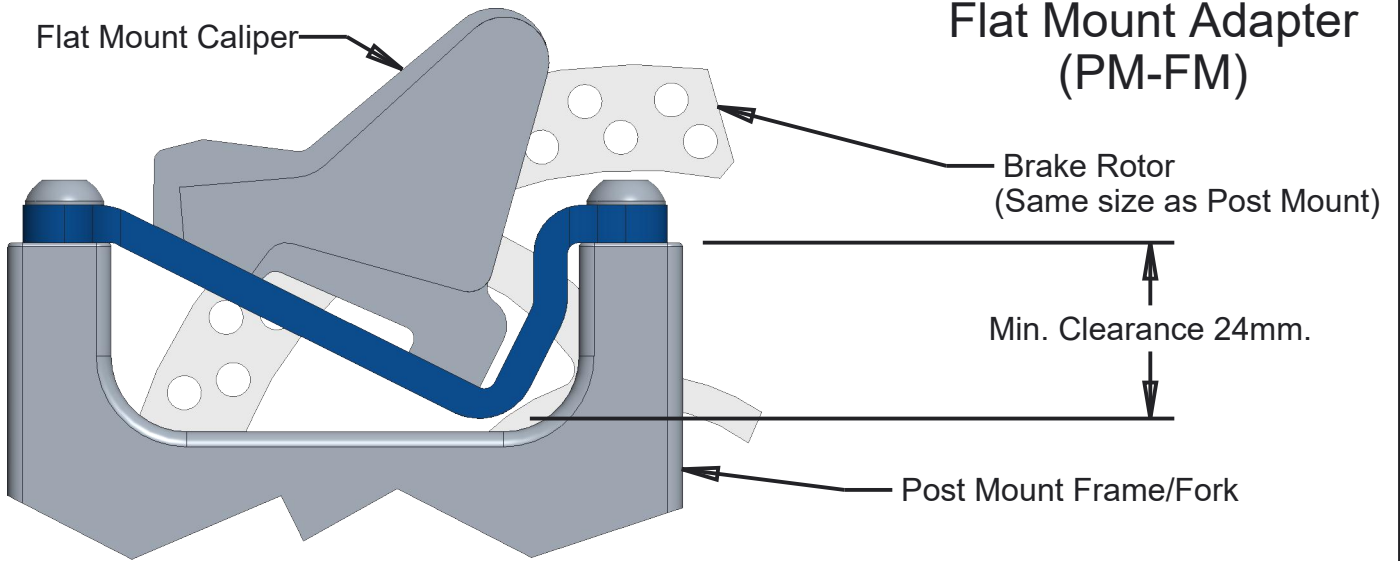

Flat Mount Adapter (PM-FM)