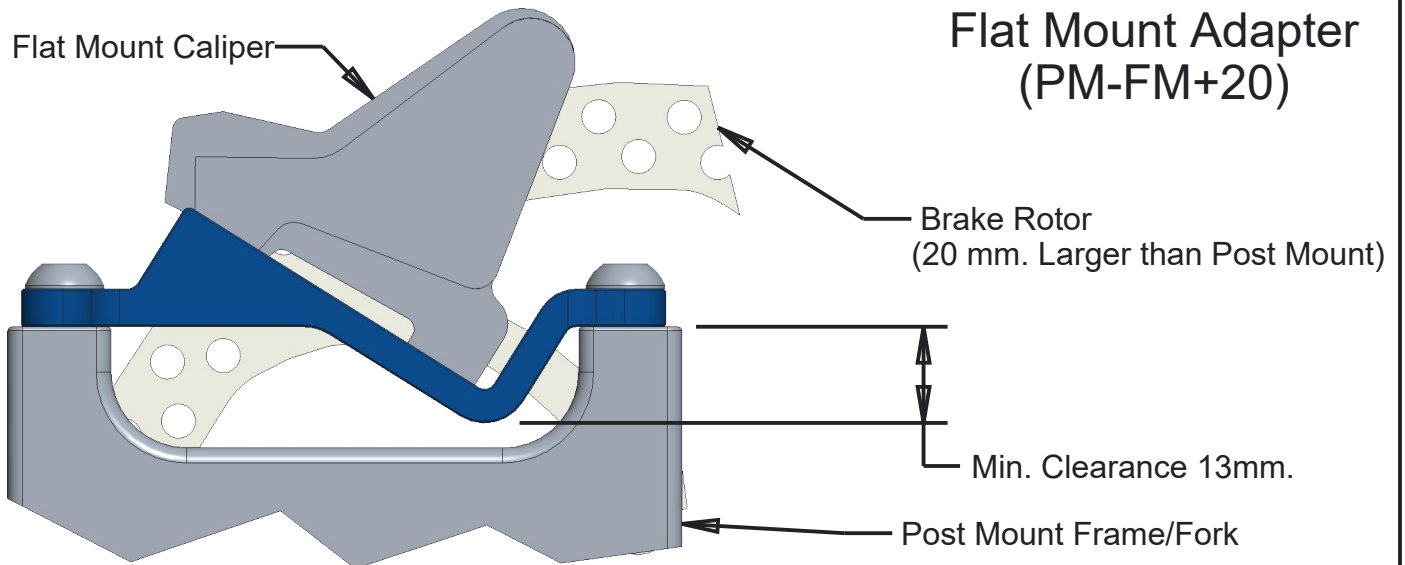

Flat Mount Adapter (PM-FM+20)

Scale 1:1

Post Mount to Flat Mount Adapters

www.assolutions.ca