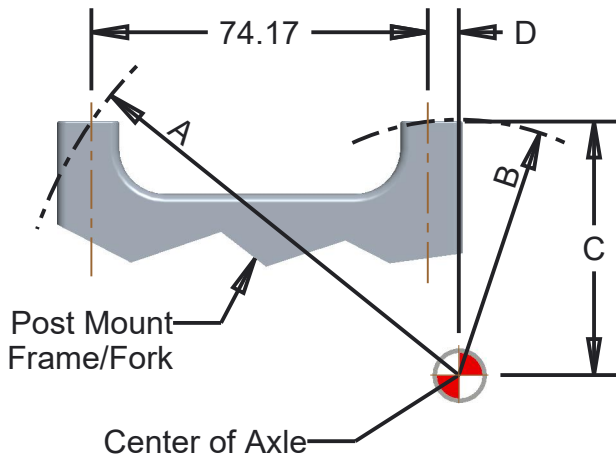

Post Mount Dimensions

Post Mount Size	A	B	C	D
140	89.54	47.53	47.50	1.73
160	98.42	56.31	55.89	6.84
180	107.68	65.19	63.99	12.43
203	118.79	76.25	73.88	18.85

Use these dimensions to determine your post mount size. "A" and "B" are measured from the center of the axle to the center of the mount hole.